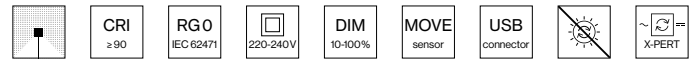

USB charging
socket

Order options

COLOUR TEMPERATURE	
3000K	0
4000K	1

MATERIAL COLOUR	
○ pure white RAL 9010	7
● jet black RAL 9005	8

LIGHT OPTIC COVER

opal

Options on request

COLOUR RENDERING INDEX
CRI ≥ 80

MOUNTING

table clamp, wall fastening

TASK table

DIRECT

SYSTEM POWER	COLOUR TEMP.	LUMINOUS FLUX	ORDER CODE
11W	3000K	950lm	0 5 9 - 2 8 1 1 1 :: 7 <input checked="" type="checkbox"/> <input type="checkbox"/> <input type="checkbox"/>
	4000K	1010lm	