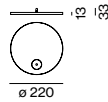

USB charging
socket

Order options

COLOUR TEMPERATURE	
3000K	0
4000K	1

MATERIAL COLOUR	
○ pure white RAL 9010	7
● jet black RAL 9005	8

LIGHT OPTIC COVER

opal

Options on request

COLOUR RENDERING INDEX
CRI ≥ 80

MOUNTING

table clamp, wall fastening

TASK table

DIRECT

SYSTEM POWER	COLOUR TEMP.	LUMINOUS FLUX	ORDER CODE
11W	3000K	950lm	0 5 9 - 2 8 1 1 1 :: 7 <input checked="" type="checkbox"/> <input type="checkbox"/> <input type="checkbox"/>
	4000K	1010lm	

Accessories

BASE PLATE

TYPE	Ø-H (mm)	ORDER CODE
base plate	Ø 220·13	0 5 9 - 2 8 9 1 1 1 <input checked="" type="checkbox"/>

TABLE CLAMP for hole Ø68 mm, 10–30 mm range

TYPE	Ø-H (mm)	ORDER CODE
table clamp	Ø 75·77–88	0 5 9 - 2 8 9 2 1 1 <input checked="" type="checkbox"/>